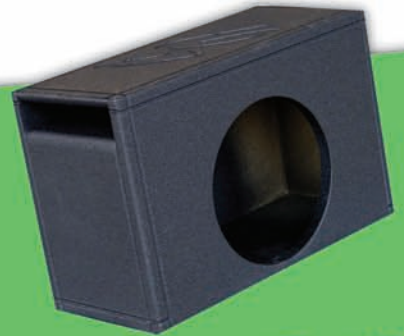

## 100% Money Back Guarantee

**Single 10" Ported  
PB110X**

**Dual 12" Ported  
PB212X**

**Single 12" Ported  
PB112X**

PB Series, Our Top Seller Works Great with Most Drivers

**866-SPKR-BOX (775-7269)**  
**www.audioenhancers.com**